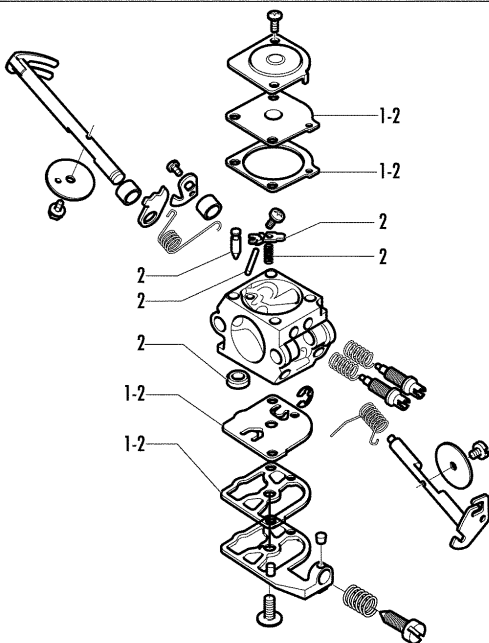

date	MAY/03	SHEET 3/4
------	--------	-----------

Model	Prefix
P 511 18".325	01

Product number
953900433

FIGURE 2

FIGURE 3 - CARB. ZAMA C1Q-EL1

brand	PARTNER
-------	----------------

date	MAY/03	SHEET 4/4
------	--------	-----------

Model	Prefix
P 511 18".325	01

Product number
953900433

FIGURE 2

pos	P/N McC	P/N ELX	Qty	DESCRIPTION
1	503413203	503413203	1	air filter
2	503213216	503213216	2	screw
3	503213245	503213245	1	screw
4	503413101	503413101	1	filter holder
5	503105203	503105203	1	lever choke
6	501527801	501527801	1	bushing
7	501770002	501770002	1	gasket
8	503213216	503213216	3	screw
9	506013503	506013503	1	partition
10	505310751	505310751	1	rubber
11	506013202	506013202	1	bushing
12	240010	538240010	1	spark plug RCT7Y
13	503208006	503208006	1	screw
14	503625502	503625502	1	cylinder/piston ass'y
15	505310751	505310751	1	rubber
16	503289003	503289003	1	piston ring
17	249183	538249183	1	piston kit
18	501451601	501451601	1	needle bearing
19	737441000	737441000	2	ring
20	503222302	503222302	2	nut
22	506056502	506056502	2	crank shaft housing ass'y
23	505275719	505275719	2	seal ring
24	738220225	738220225	2	bearing
25	503573805	503573805	1	crank shaft assy
26	FIGURE 3		1	carb.
27	503853301	503853301	1	exh.outlet ass'y
29	506011703	506011703	1	muffler
30	503723701	503723701	1	muffler gasket
31	503218201	503218201	2	square head screw 5x57