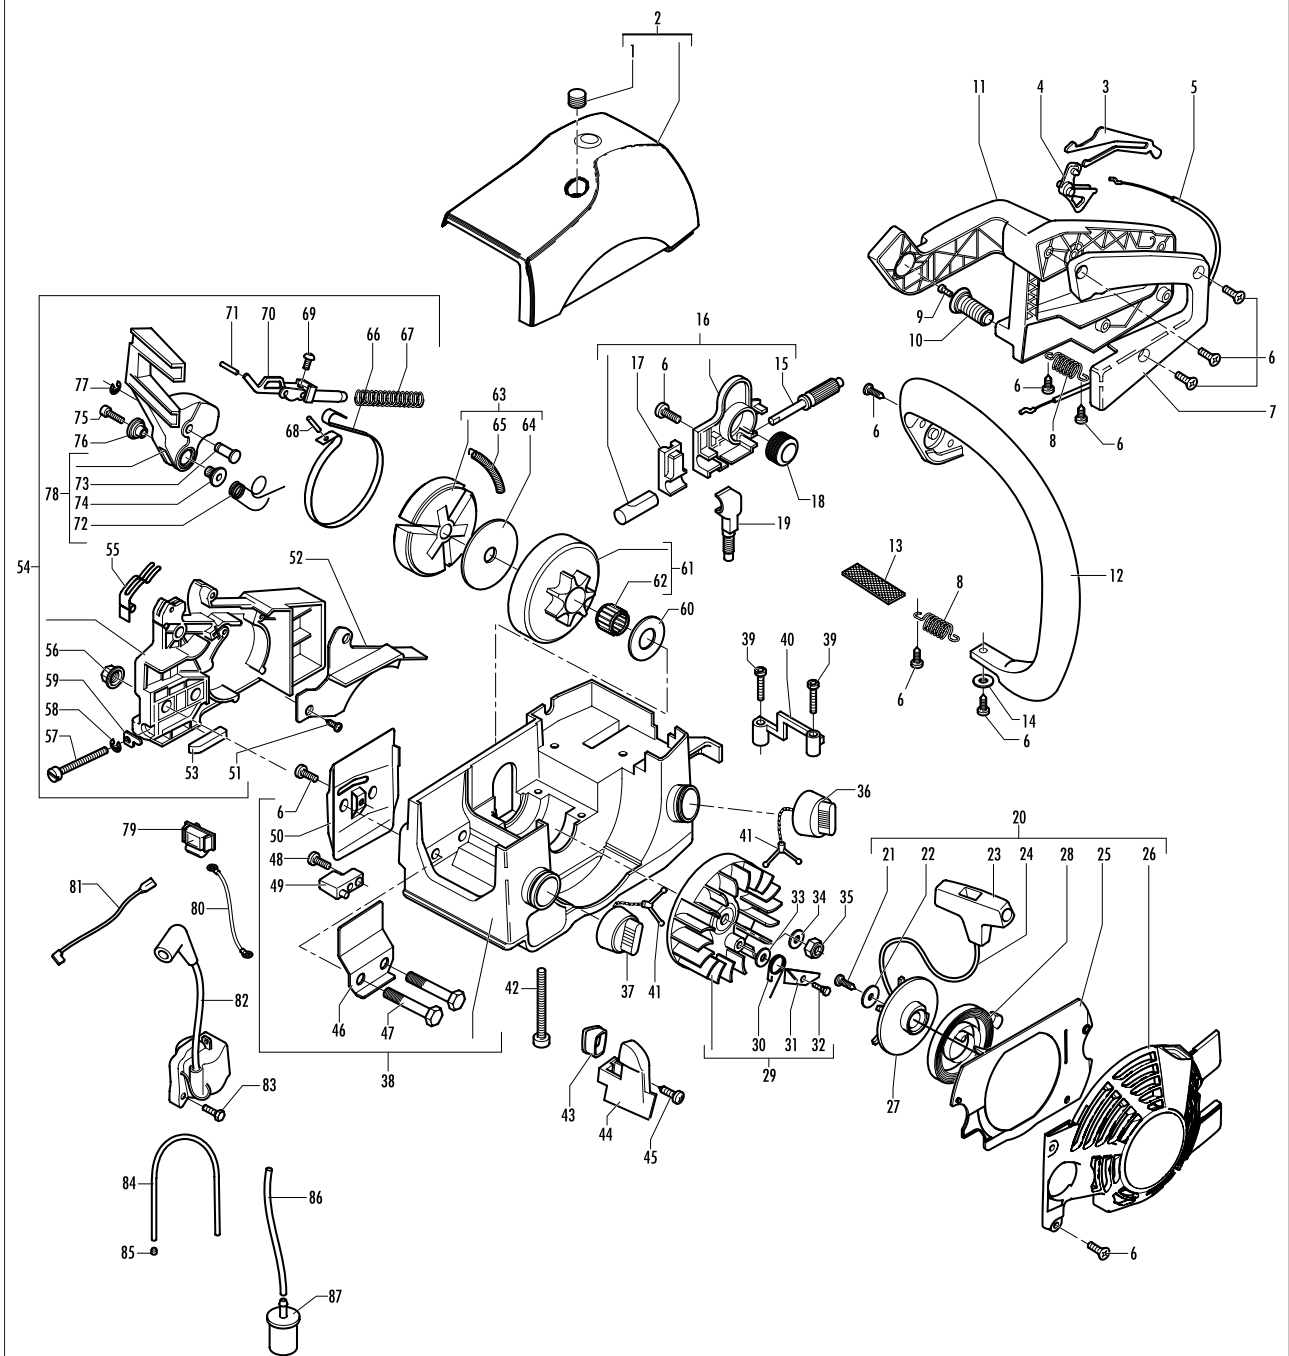

brand	PARTNER

date	MAY/03	SHEET 1/4

Model	Prefix
P 511 18".325	01

Product number
953900433

FIGURE 1