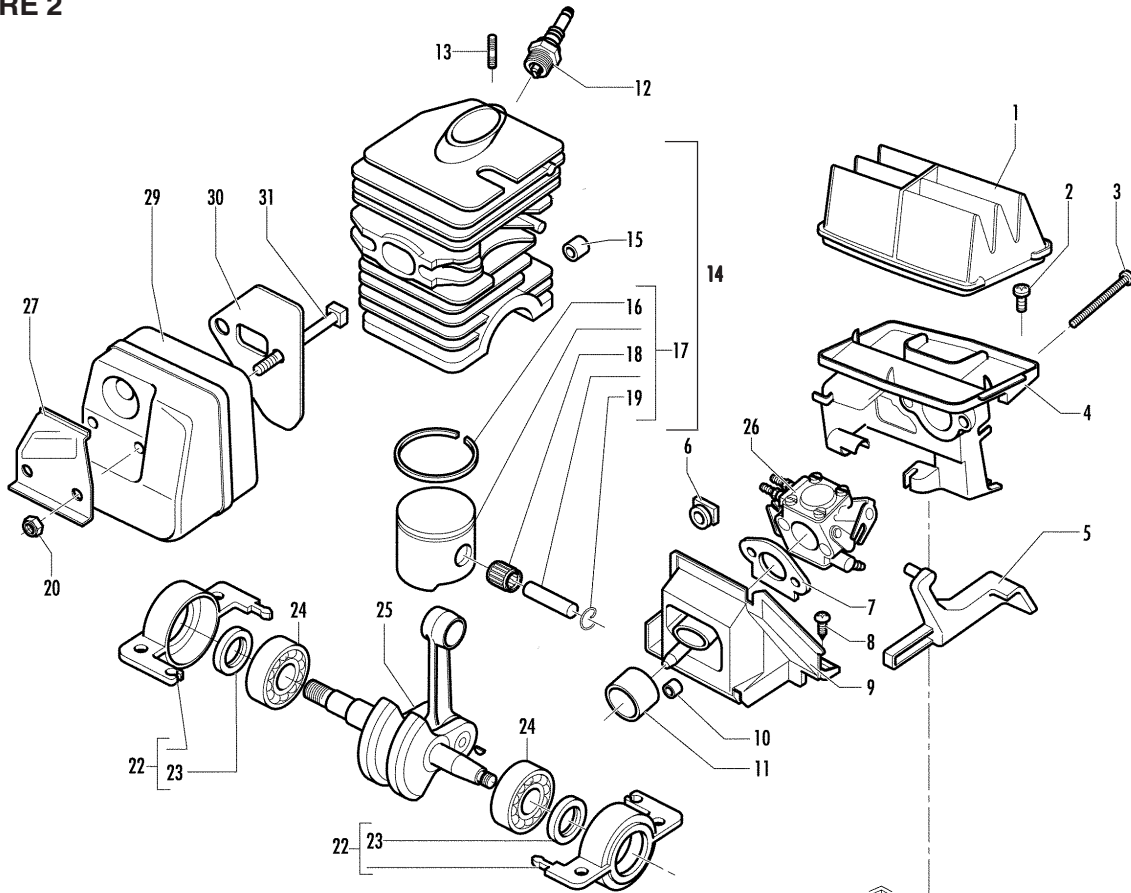

date	MAY/03	SHEET 3/4
------	--------	-----------

Model	Prefix
P 511 18".325	01

Product number
953900433

FIGURE 2

FIGURE 3 - CARB. ZAMA C1Q-EL1

brand	PARTNER
-------	----------------

date	MAY/03	SHEET 4/4
------	--------	-----------

Model	Prefix
P 511 18".325	01

Product number
953900433

FIGURE 2

pos	P/N McC	P/N ELX	Qty	DESCRIPTION
1	503413203	503413203	1	air filter
2	503213216	503213216	2	screw
3	503213245	503213245	1	screw
4	503413101	503413101	1	filter holder
5	503105203	503105203	1	lever choke
6	501527801	501527801	1	bushing
7	501770002	501770002	1	gasket
8	503213216	503213216	3	screw
9	506013503	506013503	1	partition
10	505310751	505310751	1	rubber
11	506013202	506013202	1	bushing
12	240010	538240010	1	spark plug RCT7Y
13	503208006	503208006	1	screw
14	503625502	503625502	1	cylinder/piston ass'y
15	505310751	505310751	1	rubber
16	503289003	503289003	1	piston ring
17	249183	538249183	1	piston kit
18	501451601	501451601	1	needle bearing
19	737441000	737441000	2	ring
20	503222302	503222302	2	nut
22	506056502	506056502	2	crank shaft housing ass'y
23	505275719	505275719	2	seal ring
24	738220225	738220225	2	bearing
25	503573805	503573805	1	crank shaft assy
26	FIGURE 3		1	carb.
27	503853301	503853301	1	exh.outlet ass'y
29	506011703	506011703	1	muffler
30	503723701	503723701	1	muffler gasket
31	503218201	503218201	2	square head screw 5x57